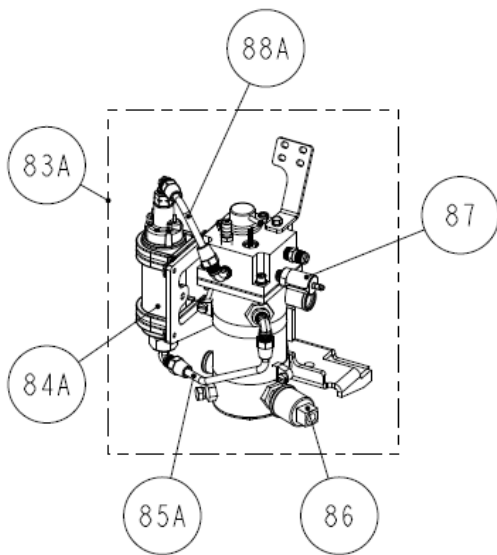

**FUEL PUMP MODULE
(ENCLOSURE MODELS)**