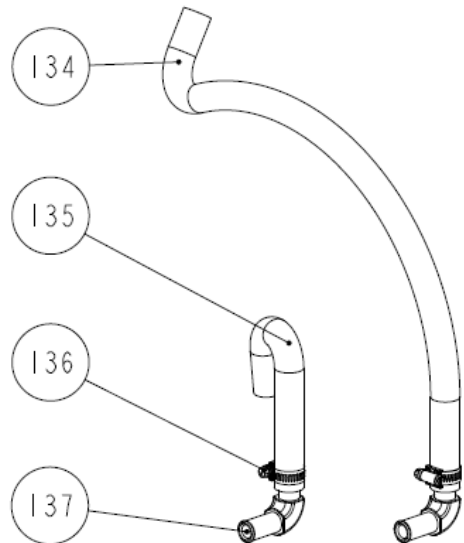

SIPHON BREAK CONNECTION
PARTS (VENCLOSURE MODELS)