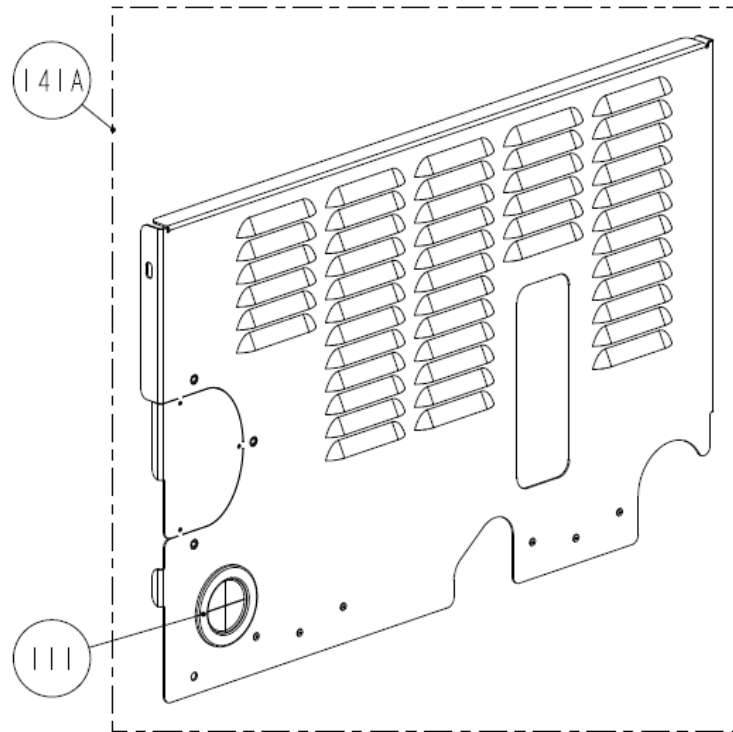

CONTROL PANEL BOX (NON-ENCLOSURE MODELS)

VENCLOSURE BASE ASSY

VENCLOSURE SERVICE SIDE PANEL

VENCLOSURE TOP PANEL

GENERATOR DUCT COMPONENTS
(VENCLOSURE MODELS)

GENERATOR COVER ASSY
(VENCLOSURE MODELS)

SIPHON BREAK CONNECTION
PARTS (VENCLOSURE MODELS)

**VENCLOSURE GENERATOR
PANEL 7.5/6.2 MCGA**

**VENCLOSURE GENERATOR
PANEL 5.0/4.2 MCGA**

VENCLOSURE REAR PANEL (SIDEX)

VENCLOSURE REAR PANEL (REARX)

VENCLOSURE BELT SIDE PANEL (REARX)

VENCLOSURE BELT SIDE PANEL (SIDEX)

FLANGE ASSY (REARX)

FLANGE ASSY (SIDEX)

ENCLOSURE PARTS (REARX)

ENCLOSURE PARTS (SIDE X)

PARTS LIST

REF	PART #	PART NAME	NOTES
1	41150	RELAY 30A	
2A	47103	GENERATOR 5.0KW	5.0/4.2 MCGA
2B	49764	GENERATOR 7.0KW	7.5/6.2 MCGA
3	53555	RELAY,TIMING	
4	54568	ARRESTOR,FLAME	
5	55530	THROTTLE BODY ASSY	
6	56623	HOSE,FUEL MODULE	
7	11405	CLAMP,HOSE 16	
8	56669	LINE,FUEL	
9	46800	FILTER,FUEL ASSEMBLY	
10	47006	ELEMENT,FUEL FILTER	
11	56712	LINE,FUEL	
12	46309	MOTOR,STARTER	
13	56181	SENDER,OIL PRESS	
14	52799	HARNNESS,BATTERY CHGR	
15	48792	FUSE 30A	USED IN 52799 BATTERY CHGR HARNNESS
16	36918	FILTER,OIL	
17	37000	FILTER 12 PACK 36918 OIL	
18	48989	SENSOR,MAP W/TEMP	
19	56544	GUARD,BELT	
20	56728	DIPSTICK	
21	56969	OIL CAP	
22	56886	COVER,ROCKER	
23	56960	GASKET,ROCKER COVER	
24	11471	PETCOCK 1/8NPT	
25	56589	MANIFOLD,EXHAUST	
26	56586	CATALYST ASSY	
27	56640	GASKET,EXH MANIFOLD	
28	24306	CAP,PRESSURE 15PSI	
29	56705	SENSOR,SPEED CAM	
30	56625	HOSE,THERM TO BLEEDER	
31	56696	TEE	
32	42198	SENSOR,TEMP	
33	56622	HOUSING,THERMOSTAT	
34	56584	GASKET,THERM HOUSING	
35	42343	THERMOSTAT	
36	52855	INJECTOR,FUEL	
37	56597	ELBOW,WATER INLET	
38	56706	GASKET,WATER INLET	
39	55624	PUMP,SEA WATER	
40	46734	PULLEY,SEA WATER PUMP	
41	56607	BRACKET,SWP	
42	46622	IMPELLER KIT 46120 PUMP	
43	46624	O-RING,PUMP 46120	
44	34463	SCREW,IMPELLER COVER	
45	55718	KIT,WATER PUMP 55624	
46	37323	SWITCH,OIL PRESS	
47	56624	HOSE,SWP TO XCHGR	
48	56704	SENSOR,SPEED CRANK	