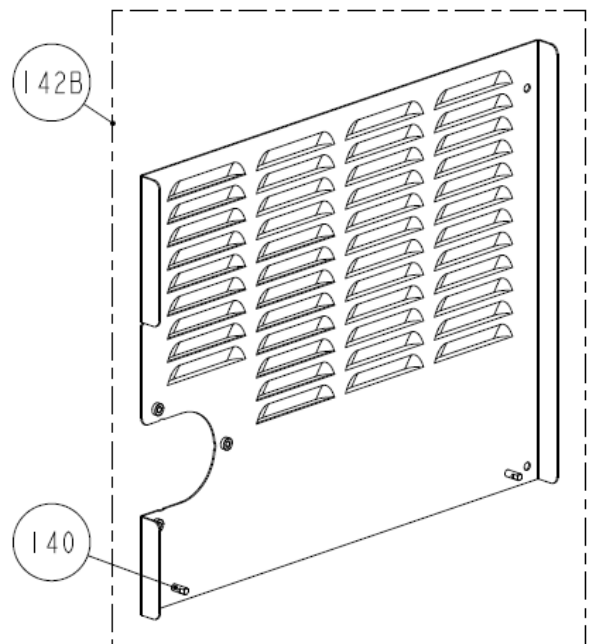

**VENCLOSURE GENERATOR
PANEL 7.5/6.2 MCGA**

**VENCLOSURE GENERATOR
PANEL 5.0/4.2 MCGA**

VENCLOSURE REAR PANEL (SIDEX)

VENCLOSURE REAR PANEL (REARX)

VENCLOSURE BELT SIDE PANEL (REARX)

VENCLOSURE BELT SIDE PANEL (SIDEX)

FLANGE ASSY (REARX)

FLANGE ASSY (SIDEX)

ENCLOSURE PARTS (REARX)

ENCLOSURE PARTS (SIDE X)

PARTS LIST

REF	PART #	PART NAME	NOTES
1	41150	RELAY 30A	
2A	47103	GENERATOR 5.0KW	5.0/4.2 MCGA
2B	49764	GENERATOR 7.0KW	7.5/6.2 MCGA
3	53555	RELAY,TIMING	
4	54568	ARRESTOR,FLAME	
5	55530	THROTTLE BODY ASSY	
6	56623	HOSE,FUEL MODULE	
7	11405	CLAMP,HOSE 16	
8	56669	LINE,FUEL	
9	46800	FILTER,FUEL ASSEMBLY	
10	47006	ELEMENT,FUEL FILTER	
11	56712	LINE,FUEL	
12	46309	MOTOR,STARTER	
13	56181	SENDER,OIL PRESS	
14	52799	HARNNESS,BATTERY CHGR	
15	48792	FUSE 30A	USED IN 52799 BATTERY CHGR HARNNESS
16	36918	FILTER,OIL	
17	37000	FILTER 12 PACK 36918 OIL	
18	48989	SENSOR,MAP W/TEMP	
19	56544	GUARD,BELT	
20	56728	DIPSTICK	
21	56969	OIL CAP	
22	56886	COVER,ROCKER	
23	56960	GASKET,ROCKER COVER	
24	11471	PETCOCK 1/8NPT	
25	56589	MANIFOLD,EXHAUST	
26	56586	CATALYST ASSY	
27	56640	GASKET,EXH MANIFOLD	
28	24306	CAP,PRESSURE 15PSI	
29	56705	SENSOR,SPEED CAM	
30	56625	HOSE,THERM TO BLEEDER	
31	56696	TEE	
32	42198	SENSOR,TEMP	
33	56622	HOUSING,THERMOSTAT	
34	56584	GASKET,THERM HOUSING	
35	42343	THERMOSTAT	
36	52855	INJECTOR,FUEL	
37	56597	ELBOW,WATER INLET	
38	56706	GASKET,WATER INLET	
39	55624	PUMP,SEA WATER	
40	46734	PULLEY,SEA WATER PUMP	
41	56607	BRACKET,SWP	
42	46622	IMPELLER KIT 46120 PUMP	
43	46624	O-RING,PUMP 46120	
44	34463	SCREW,IMPELLER COVER	
45	55718	KIT,WATER PUMP 55624	
46	37323	SWITCH,OIL PRESS	
47	56624	HOSE,SWP TO XCHGR	
48	56704	SENSOR,SPEED CRANK	