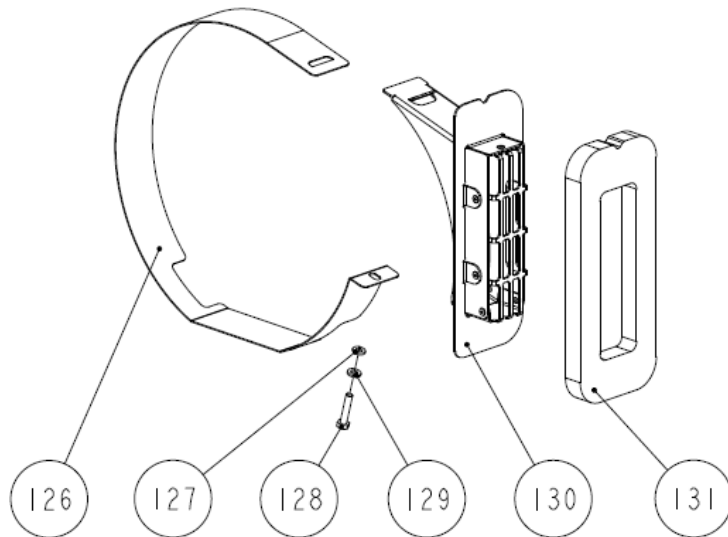

CONTROL PANEL BOX (NON-ENCLOSURE MODELS)

VENCLOSURE BASE ASSY

VENCLOSURE SERVICE SIDE PANEL

VENCLOSURE TOP PANEL

GENERATOR DUCT COMPONENTS
(VENCLOSURE MODELS)

GENERATOR COVER ASSY
(VENCLOSURE MODELS)

SIPHON BREAK CONNECTION
PARTS (VENCLOSURE MODELS)

**VENCLOSURE GENERATOR
PANEL 7.5/6.2 MCGA**

**VENCLOSURE GENERATOR
PANEL 5.0/4.2 MCGA**

VENCLOSURE REAR PANEL (SIDEX)

VENCLOSURE REAR PANEL (REARX)

VENCLOSURE BELT SIDE PANEL (REARX)

VENCLOSURE BELT SIDE PANEL (SIDEX)

(CONTINUED NEXT PAGE)

(PARTS LIST CONTINUED)

REF	PART #	PART NAME	NOTES
135	56736	HOSE,HEAT EXGR TO VENCL	
136	301083	CLAMP,HOSE 10	
137	56733	ELBOW	
138A	56863	PANEL,GEN	7.5/6.2 MCGA
138B	56864	PANEL,GEN	5.0/4.2 MCGA
139	56813	SEAL,CONTROL PANEL	
140	56815	ALIGNMENT PIN	
141A	56862	PANEL,REAR	REARX MODELS
141B	56861	PANEL,REAR	SIDEX MODELS
142A	56865	PANEL,BELT	REARX MODELS
142B	56866	PANEL,BELT	SIDEX MODELS
143A	56869	FLANGE ASSY	REARX MODELS
143B	56868	FLANGE ASSY	SIDEX MODELS
144	56839	WASHER,FLAT 4	
145	43094	RIVET,POP 1/8DIA	
146A	56776	SEAL,EXH HOSE	REARX MODELS
146B	56775	SEAL,EXH HOSE	SIDEX MODELS
147	56842	CAPSCREW M 6x25	
148	55812	WASHER M 6	
149	55847	LOCKWASHER M 6	
150	56928	CAPSCREW M 6x16	
151	56793	HOSE,SIPHON BREAK	