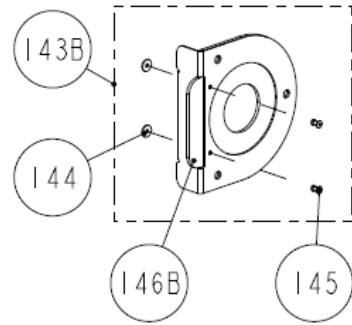

**VENCLOSURE GENERATOR
PANEL 7.5/6.2 MCGA**

**VENCLOSURE GENERATOR
PANEL 5.0/4.2 MCGA**

VENCLOSURE REAR PANEL (SIDEX)

VENCLOSURE REAR PANEL (REARX)

VENCLOSURE BELT SIDE PANEL (REARX)

VENCLOSURE BELT SIDE PANEL (SIDEX)

FLANGE ASSY (REARX)

FLANGE ASSY (SIDEX)

ENCLOSURE PARTS (REARX)

ENCLOSURE PARTS (SIDE X)

PARTS LIST

REF	PART #	PART NAME	NOTES
1	41150	RELAY 30A	
2A	47103	GENERATOR 5.0KW	5.0/4.2 MCGA
2B	49764	GENERATOR 7.0KW	7.5/6.2 MCGA
3	53555	RELAY,TIMING	
4	54568	ARRESTOR,FLAME	
5	55530	THROTTLE BODY ASSY	
6	56623	HOSE,FUEL MODULE	
7	11405	CLAMP,HOSE 16	
8	56669	LINE,FUEL	
9	46800	FILTER,FUEL ASSEMBLY	
10	47006	ELEMENT,FUEL FILTER	
11	56712	LINE,FUEL	
12	46309	MOTOR,STARTER	
13	56181	SENDER,OIL PRESS	
14	52799	HARNNESS,BATTERY CHGR	
15	48792	FUSE 30A	USED IN 52799 BATTERY CHGR HARNNESS
16	36918	FILTER,OIL	
17	37000	FILTER 12 PACK 36918 OIL	
18	48989	SENSOR,MAP W/TEMP	
19	56544	GUARD,BELT	
20	56728	DIPSTICK	
21	56969	OIL CAP	
22	56886	COVER,ROCKER	
23	56960	GASKET,ROCKER COVER	
24	11471	PETCOCK 1/8NPT	
25	56589	MANIFOLD,EXHAUST	
26	56586	CATALYST ASSY	
27	56640	GASKET,EXH MANIFOLD	
28	24306	CAP,PRESSURE 15PSI	
29	56705	SENSOR,SPEED CAM	
30	56625	HOSE,THERM TO BLEEDER	
31	56696	TEE	
32	42198	SENSOR,TEMP	
33	56622	HOUSING,THERMOSTAT	
34	56584	GASKET,THERM HOUSING	
35	42343	THERMOSTAT	
36	52855	INJECTOR,FUEL	
37	56597	ELBOW,WATER INLET	
38	56706	GASKET,WATER INLET	
39	55624	PUMP,SEA WATER	
40	46734	PULLEY,SEA WATER PUMP	
41	56607	BRACKET,SWP	
42	46622	IMPELLER KIT 46120 PUMP	
43	46624	O-RING,PUMP 46120	
44	34463	SCREW,IMPELLER COVER	
45	55718	KIT,WATER PUMP 55624	
46	37323	SWITCH,OIL PRESS	
47	56624	HOSE,SWP TO XCHGR	
48	56704	SENSOR,SPEED CRANK	