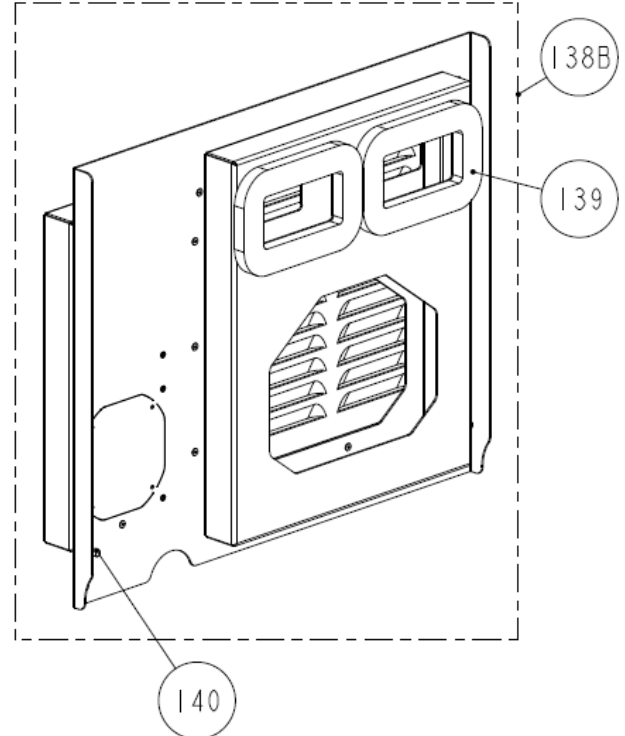

**VENCLOSURE GENERATOR
PANEL 5.0/4.2 MCGA**