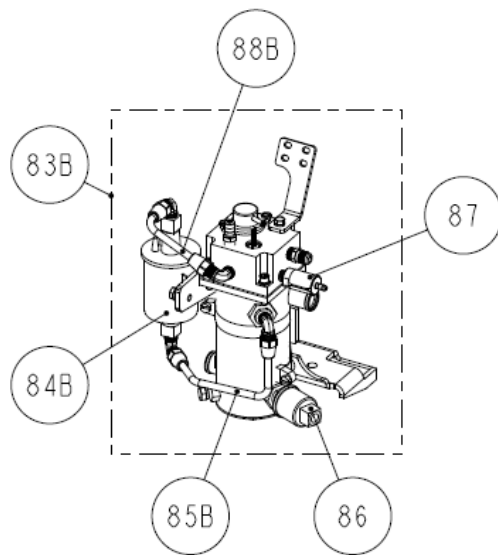

**FUEL PUMP MODULE
(NON-ENCLOSURE MODELS)**