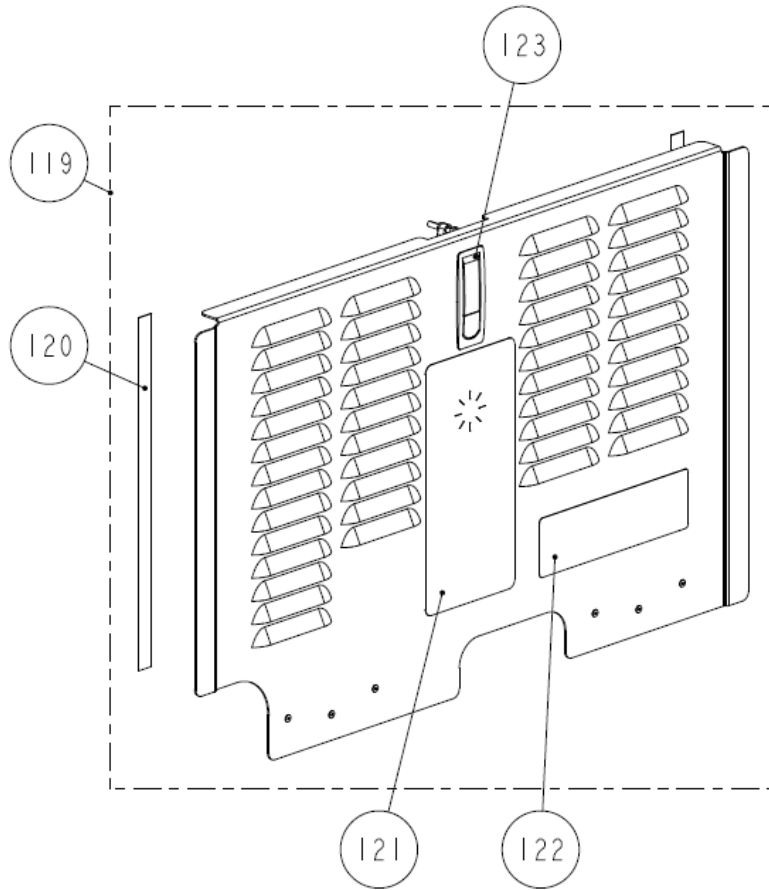

ILLUSTRATED PARTS LIST

FOR MODELS

7.5 MCGA (60HZ) AND 6.2 MCGA (50HZ)

5.0 MCGA (60HZ) AND 4.2 MCGA (50HZ)

INCLUDING VENCLOSURE MODELS

SERVICE SIDE VIEW (LEFT)

A CONSULT MANUFACTURER FOR ECU INFORMATION. ENGINE SERIAL NUMBER IS REQUIRED FOR PART REPLACEMENT.

SERVICE SIDE VIEW (RIGHT)

NON-SERVICE SIDE VIEW (LEFT)

SIDE EXHAUST (SIDEX)

REAR EXHAUST (REARX)

**FUEL PUMP MODULE
(ENCLOSURE MODELS)**

**FUEL PUMP MODULE
(NON-ENCLOSURE MODELS)**

CONTROL PANEL BOX (VENCLOSURE MODELS)

CONTROL PANEL BOX (NON-ENCLOSURE MODELS)

VENCLOSURE BASE ASSY

VENCLOSURE SERVICE SIDE PANEL

VENCLOSURE TOP PANEL

GENERATOR DUCT COMPONENTS
(VENCLOSURE MODELS)

GENERATOR COVER ASSY
(VENCLOSURE MODELS)

SIPHON BREAK CONNECTION
PARTS (VENCLOSURE MODELS)