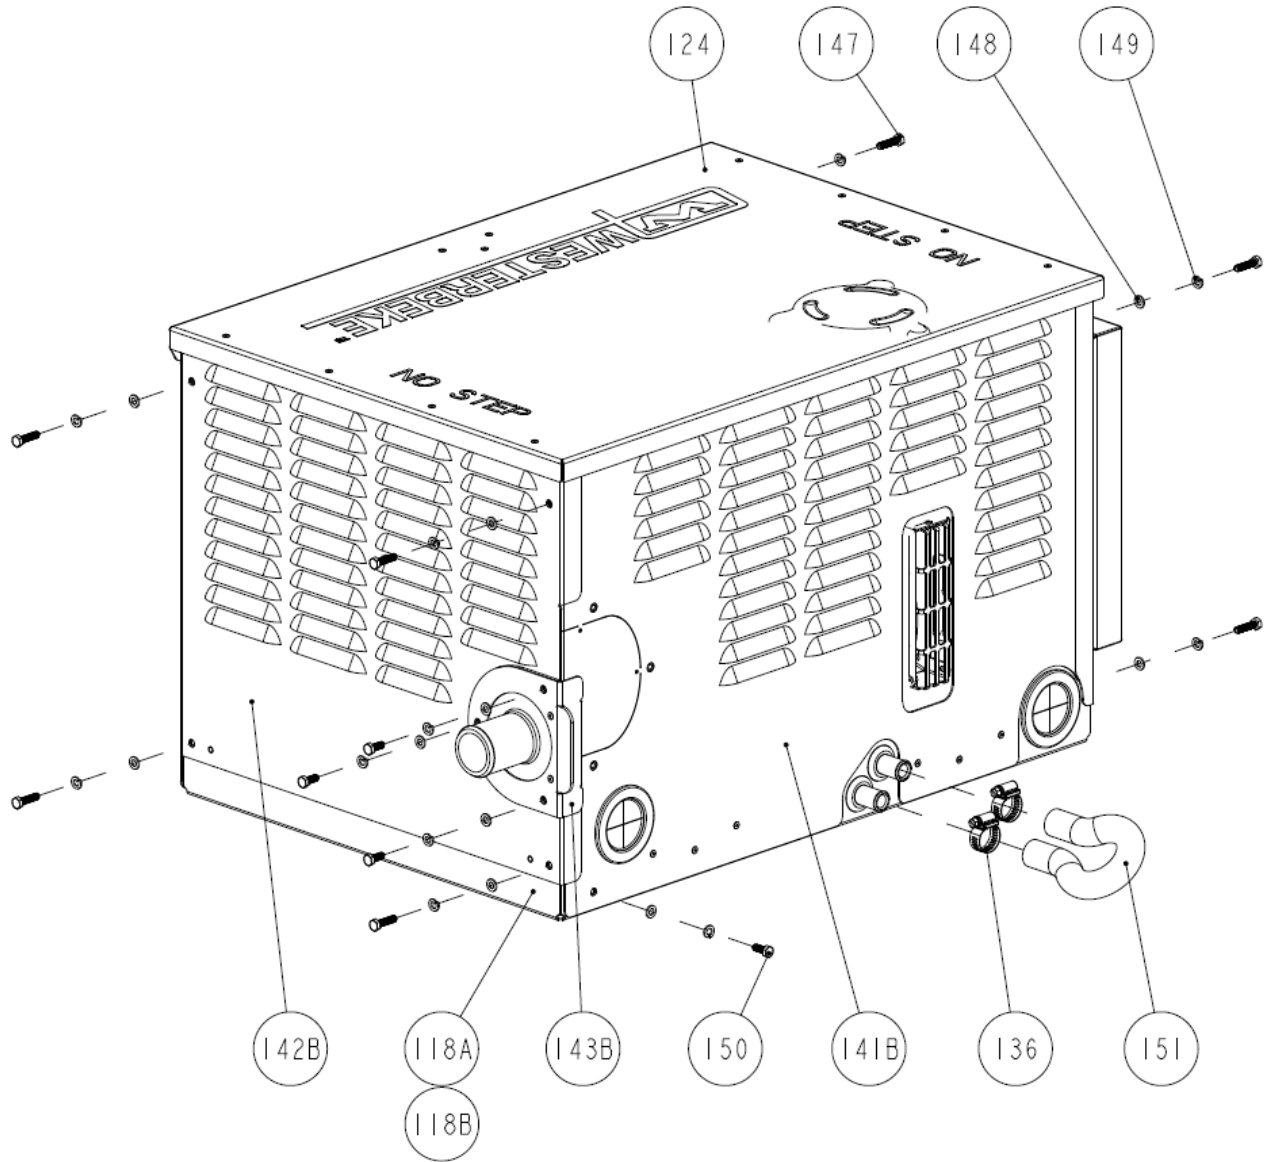

ENCLOSURE PARTS (SIDE X)

PARTS LIST

REF	PART #	PART NAME	NOTES
1	41150	RELAY 30A	
2A	47103	GENERATOR 5.0KW	5.0/4.2 MCGA
2B	49764	GENERATOR 7.0KW	7.5/6.2 MCGA
3	53555	RELAY,TIMING	
4	54568	ARRESTOR,FLAME	
5	55530	THROTTLE BODY ASSY	
6	56623	HOSE,FUEL MODULE	
7	11405	CLAMP,HOSE 16	
8	56669	LINE,FUEL	
9	46800	FILTER,FUEL ASSEMBLY	
10	47006	ELEMENT,FUEL FILTER	
11	56712	LINE,FUEL	
12	46309	MOTOR,STARTER	
13	56181	SENDER,OIL PRESS	
14	52799	HARNNESS,BATTERY CHGR	
15	48792	FUSE 30A	USED IN 52799 BATTERY CHGR HARNNESS
16	36918	FILTER,OIL	
17	37000	FILTER 12 PACK 36918 OIL	
18	48989	SENSOR,MAP W/TEMP	
19	56544	GUARD,BELT	
20	56728	DIPSTICK	
21	56969	OIL CAP	
22	56886	COVER,ROCKER	
23	56960	GASKET,ROCKER COVER	
24	11471	PETCOCK 1/8NPT	
25	56589	MANIFOLD,EXHAUST	
26	56586	CATALYST ASSY	
27	56640	GASKET,EXH MANIFOLD	
28	24306	CAP,PRESSURE 15PSI	
29	56705	SENSOR,SPEED CAM	
30	56625	HOSE,THERM TO BLEEDER	
31	56696	TEE	
32	42198	SENSOR,TEMP	
33	56622	HOUSING,THERMOSTAT	
34	56584	GASKET,THERM HOUSING	
35	42343	THERMOSTAT	
36	52855	INJECTOR,FUEL	
37	56597	ELBOW,WATER INLET	
38	56706	GASKET,WATER INLET	
39	55624	PUMP,SEA WATER	
40	46734	PULLEY,SEA WATER PUMP	
41	56607	BRACKET,SWP	
42	46622	IMPELLER KIT 46120 PUMP	
43	46624	O-RING,PUMP 46120	
44	34463	SCREW,IMPELLER COVER	
45	55718	KIT,WATER PUMP 55624	
46	37323	SWITCH,OIL PRESS	
47	56624	HOSE,SWP TO XCHGR	
48	56704	SENSOR,SPEED CRANK	

(CONTINUED NEXT PAGE)