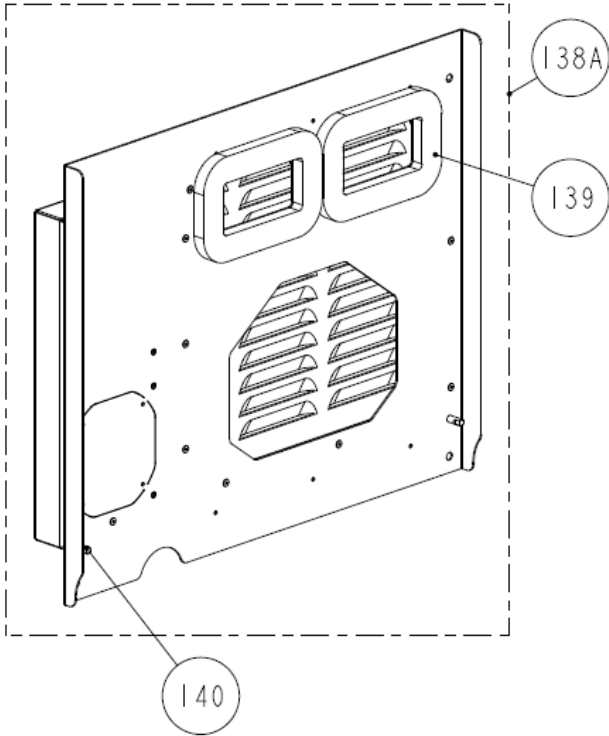

CONTROL PANEL BOX (NON-ENCLOSURE MODELS)

VENCLOSURE BASE ASSY

VENCLOSURE SERVICE SIDE PANEL

VENCLOSURE TOP PANEL

GENERATOR DUCT COMPONENTS
(VENCLOSURE MODELS)

GENERATOR COVER ASSY
(VENCLOSURE MODELS)

SIPHON BREAK CONNECTION
PARTS (VENCLOSURE MODELS)

**VENCLOSURE GENERATOR
PANEL 7.5/6.2 MCGA**

**VENCLOSURE GENERATOR
PANEL 5.0/4.2 MCGA**

VENCLOSURE REAR PANEL (SIDEX)

VENCLOSURE REAR PANEL (REARX)

VENCLOSURE BELT SIDE PANEL (REARX)

VENCLOSURE BELT SIDE PANEL (SIDEX)

FLANGE ASSY (REARX)

FLANGE ASSY (SIDEX)

ENCLOSURE PARTS (REARX)

ENCLOSURE PARTS (SIDE X)

PARTS LIST

REF	PART #	PART NAME	NOTES
1	41150	RELAY 30A	
2A	47103	GENERATOR 5.0KW	5.0/4.2 MCGA
2B	49764	GENERATOR 7.0KW	7.5/6.2 MCGA
3	53555	RELAY,TIMING	
4	54568	ARRESTOR,FLAME	
5	55530	THROTTLE BODY ASSY	
6	56623	HOSE,FUEL MODULE	
7	11405	CLAMP,HOSE 16	
8	56669	LINE,FUEL	
9	46800	FILTER,FUEL ASSEMBLY	
10	47006	ELEMENT,FUEL FILTER	
11	56712	LINE,FUEL	
12	46309	MOTOR,STARTER	
13	56181	SENDER,OIL PRESS	
14	52799	HARNNESS,BATTERY CHGR	
15	48792	FUSE 30A	USED IN 52799 BATTERY CHGR HARNNESS
16	36918	FILTER,OIL	
17	37000	FILTER 12 PACK 36918 OIL	
18	48989	SENSOR,MAP W/TEMP	
19	56544	GUARD,BELT	
20	56728	DIPSTICK	
21	56969	OIL CAP	
22	56886	COVER,ROCKER	
23	56960	GASKET,ROCKER COVER	
24	11471	PETCOCK 1/8NPT	
25	56589	MANIFOLD,EXHAUST	
26	56586	CATALYST ASSY	
27	56640	GASKET,EXH MANIFOLD	
28	24306	CAP,PRESSURE 15PSI	
29	56705	SENSOR,SPEED CAM	
30	56625	HOSE,THERM TO BLEEDER	
31	56696	TEE	
32	42198	SENSOR,TEMP	
33	56622	HOUSING,THERMOSTAT	
34	56584	GASKET,THERM HOUSING	
35	42343	THERMOSTAT	
36	52855	INJECTOR,FUEL	
37	56597	ELBOW,WATER INLET	
38	56706	GASKET,WATER INLET	
39	55624	PUMP,SEA WATER	
40	46734	PULLEY,SEA WATER PUMP	
41	56607	BRACKET,SWP	
42	46622	IMPELLER KIT 46120 PUMP	
43	46624	O-RING,PUMP 46120	
44	34463	SCREW,IMPELLER COVER	
45	55718	KIT,WATER PUMP 55624	
46	37323	SWITCH,OIL PRESS	
47	56624	HOSE,SWP TO XCHGR	
48	56704	SENSOR,SPEED CRANK	