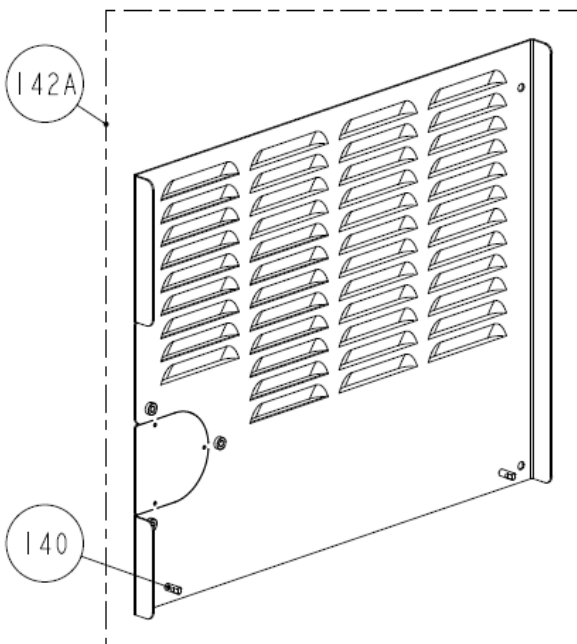

**VENCLOSURE GENERATOR
PANEL 7.5/6.2 MCGA**

**VENCLOSURE GENERATOR
PANEL 5.0/4.2 MCGA**

VENCLOSURE REAR PANEL (SIDEX)

VENCLOSURE REAR PANEL (REARX)

VENCLOSURE BELT SIDE PANEL (REARX)

VENCLOSURE BELT SIDE PANEL (SIDEX)

FLANGE ASSY (REARX)

FLANGE ASSY (SIDEX)

ENCLOSURE PARTS (REARX)

ENCLOSURE PARTS (SIDE X)

PARTS LIST

REF	PART #	PART NAME	NOTES
1	41150	RELAY 30A	
2A	47103	GENERATOR 5.0KW	5.0/4.2 MCGA
2B	49764	GENERATOR 7.0KW	7.5/6.2 MCGA
3	53555	RELAY,TIMING	
4	54568	ARRESTOR,FLAME	
5	55530	THROTTLE BODY ASSY	
6	56623	HOSE,FUEL MODULE	
7	11405	CLAMP,HOSE 16	
8	56669	LINE,FUEL	
9	46800	FILTER,FUEL ASSEMBLY	
10	47006	ELEMENT,FUEL FILTER	
11	56712	LINE,FUEL	
12	46309	MOTOR,STARTER	
13	56181	SENDER,OIL PRESS	
14	52799	HARNNESS,BATTERY CHGR	
15	48792	FUSE 30A	USED IN 52799 BATTERY CHGR HARNNESS
16	36918	FILTER,OIL	
17	37000	FILTER 12 PACK 36918 OIL	
18	48989	SENSOR,MAP W/TEMP	
19	56544	GUARD,BELT	
20	56728	DIPSTICK	
21	56969	OIL CAP	
22	56886	COVER,ROCKER	
23	56960	GASKET,ROCKER COVER	
24	11471	PETCOCK 1/8NPT	
25	56589	MANIFOLD,EXHAUST	
26	56586	CATALYST ASSY	
27	56640	GASKET,EXH MANIFOLD	
28	24306	CAP,PRESSURE 15PSI	
29	56705	SENSOR,SPEED CAM	
30	56625	HOSE,THERM TO BLEEDER	
31	56696	TEE	
32	42198	SENSOR,TEMP	
33	56622	HOUSING,THERMOSTAT	
34	56584	GASKET,THERM HOUSING	
35	42343	THERMOSTAT	
36	52855	INJECTOR,FUEL	
37	56597	ELBOW,WATER INLET	
38	56706	GASKET,WATER INLET	
39	55624	PUMP,SEA WATER	
40	46734	PULLEY,SEA WATER PUMP	
41	56607	BRACKET,SWP	
42	46622	IMPELLER KIT 46120 PUMP	
43	46624	O-RING,PUMP 46120	
44	34463	SCREW,IMPELLER COVER	
45	55718	KIT,WATER PUMP 55624	
46	37323	SWITCH,OIL PRESS	
47	56624	HOSE,SWP TO XCHGR	
48	56704	SENSOR,SPEED CRANK	