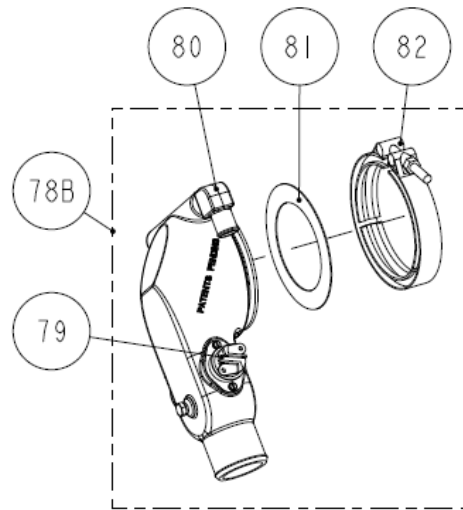

REAR EXHAUST (REARX)