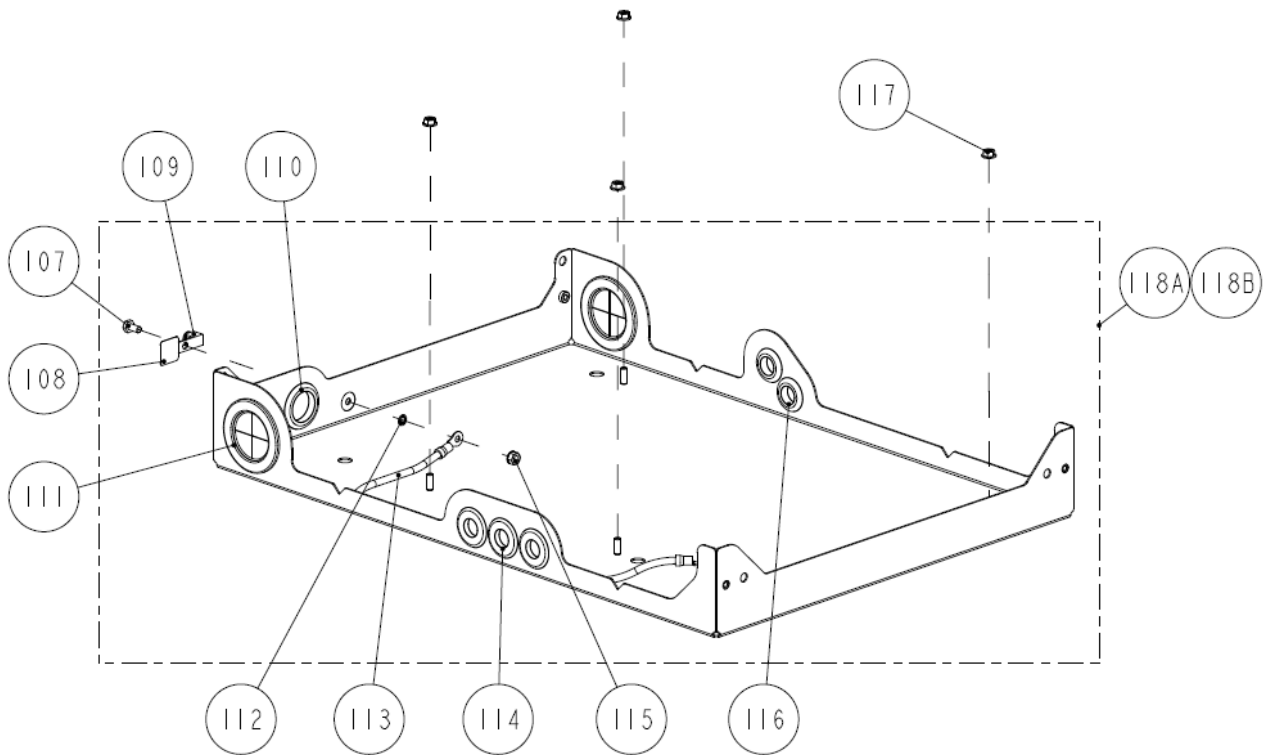

ILLUSTRATED PARTS LIST

FOR MODELS

7.5 MCGA (60HZ) AND 6.2 MCGA (50HZ)

5.0 MCGA (60HZ) AND 4.2 MCGA (50HZ)

INCLUDING VENCLOSURE MODELS

SERVICE SIDE VIEW (LEFT)

A CONSULT MANUFACTURER FOR ECU INFORMATION. ENGINE SERIAL NUMBER IS REQUIRED FOR PART REPLACEMENT.

SERVICE SIDE VIEW (RIGHT)

NON-SERVICE SIDE VIEW (LEFT)

SIDE EXHAUST (SIDEX)

REAR EXHAUST (REARX)

**FUEL PUMP MODULE
(ENCLOSURE MODELS)**

**FUEL PUMP MODULE
(NON-ENCLOSURE MODELS)**

CONTROL PANEL BOX (VENCLOSURE MODELS)

CONTROL PANEL BOX (NON-ENCLOSURE MODELS)

VENCLOSURE BASE ASSY

VENCLOSURE SERVICE SIDE PANEL

VENCLOSURE TOP PANEL

GENERATOR DUCT COMPONENTS
(VENCLOSURE MODELS)

GENERATOR COVER ASSY
(VENCLOSURE MODELS)

SIPHON BREAK CONNECTION
PARTS (VENCLOSURE MODELS)

(CONTINUED NEXT PAGE)

(PARTS LIST CONTINUED)

REF	PART #	PART NAME	NOTES
135	56736	HOSE,HEAT EXGR TO VENCL	
136	301083	CLAMP,HOSE 10	
137	56733	ELBOW	
138A	56863	PANEL,GEN	7.5/6.2 MCGA
138B	56864	PANEL,GEN	5.0/4.2 MCGA
139	56813	SEAL,CONTROL PANEL	
140	56815	ALIGNMENT PIN	
141A	56862	PANEL,REAR	REARX MODELS
141B	56861	PANEL,REAR	SIDEX MODELS
142A	56865	PANEL,BELT	REARX MODELS
142B	56866	PANEL,BELT	SIDEX MODELS
143A	56869	FLANGE ASSY	REARX MODELS
143B	56868	FLANGE ASSY	SIDEX MODELS
144	56839	WASHER,FLAT 4	
145	43094	RIVET,POP 1/8DIA	
146A	56776	SEAL,EXH HOSE	REARX MODELS
146B	56775	SEAL,EXH HOSE	SIDEX MODELS
147	56842	CAPSCREW M 6x25	
148	55812	WASHER M 6	
149	55847	LOCKWASHER M 6	
150	56928	CAPSCREW M 6x16	
151	56793	HOSE,SIPHON BREAK	