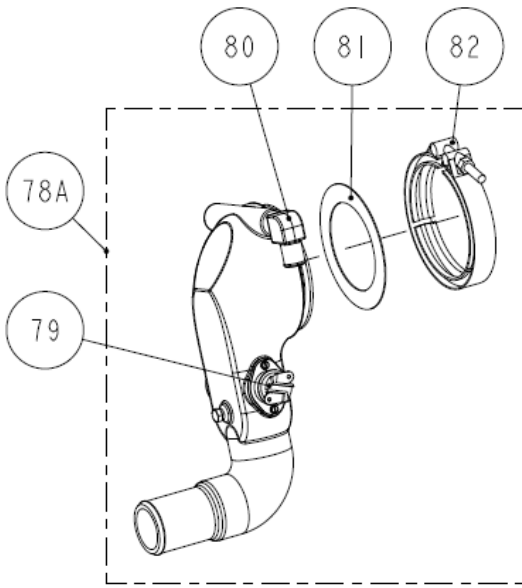

SIDE EXHAUST (SIDEX)