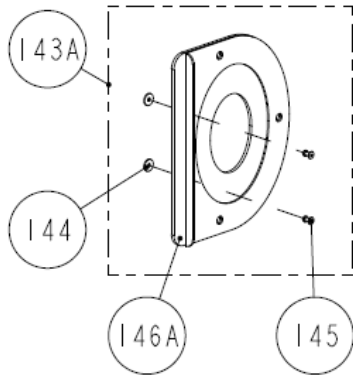

FLANGE ASSY (REARX)

FLANGE ASSY (SIDEX)

ENCLOSURE PARTS (REARX)

ENCLOSURE PARTS (SIDE X)

PARTS LIST

REF	PART #	PART NAME	NOTES
1	41150	RELAY 30A	
2A	47103	GENERATOR 5.0KW	5.0/4.2 MCGA
2B	49764	GENERATOR 7.0KW	7.5/6.2 MCGA
3	53555	RELAY,TIMING	
4	54568	ARRESTOR,FLAME	
5	55530	THROTTLE BODY ASSY	
6	56623	HOSE,FUEL MODULE	
7	11405	CLAMP,HOSE 16	
8	56669	LINE,FUEL	
9	46800	FILTER,FUEL ASSEMBLY	
10	47006	ELEMENT,FUEL FILTER	
11	56712	LINE,FUEL	
12	46309	MOTOR,STARTER	
13	56181	SENDER,OIL PRESS	
14	52799	HARNNESS,BATTERY CHGR	
15	48792	FUSE 30A	USED IN 52799 BATTERY CHGR HARNNESS
16	36918	FILTER,OIL	
17	37000	FILTER 12 PACK 36918 OIL	
18	48989	SENSOR,MAP W/TEMP	
19	56544	GUARD,BELT	
20	56728	DIPSTICK	
21	56969	OIL CAP	
22	56886	COVER,ROCKER	
23	56960	GASKET,ROCKER COVER	
24	11471	PETCOCK 1/8NPT	
25	56589	MANIFOLD,EXHAUST	
26	56586	CATALYST ASSY	
27	56640	GASKET,EXH MANIFOLD	
28	24306	CAP,PRESSURE 15PSI	
29	56705	SENSOR,SPEED CAM	
30	56625	HOSE,THERM TO BLEEDER	
31	56696	TEE	
32	42198	SENSOR,TEMP	
33	56622	HOUSING,THERMOSTAT	
34	56584	GASKET,THERM HOUSING	
35	42343	THERMOSTAT	
36	52855	INJECTOR,FUEL	
37	56597	ELBOW,WATER INLET	
38	56706	GASKET,WATER INLET	
39	55624	PUMP,SEA WATER	
40	46734	PULLEY,SEA WATER PUMP	
41	56607	BRACKET,SWP	
42	46622	IMPELLER KIT 46120 PUMP	
43	46624	O-RING,PUMP 46120	
44	34463	SCREW,IMPELLER COVER	
45	55718	KIT,WATER PUMP 55624	
46	37323	SWITCH,OIL PRESS	
47	56624	HOSE,SWP TO XCHGR	
48	56704	SENSOR,SPEED CRANK	