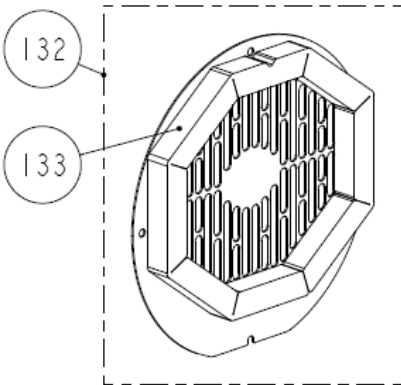

CONTROL PANEL BOX (NON-ENCLOSURE MODELS)

VENCLOSURE BASE ASSY

VENCLOSURE SERVICE SIDE PANEL

VENCLOSURE TOP PANEL

GENERATOR DUCT COMPONENTS
(VENCLOSURE MODELS)

GENERATOR COVER ASSY
(VENCLOSURE MODELS)

SIPHON BREAK CONNECTION
PARTS (VENCLOSURE MODELS)

**VENCLOSURE GENERATOR
PANEL 7.5/6.2 MCGA**

**VENCLOSURE GENERATOR
PANEL 5.0/4.2 MCGA**

VENCLOSURE REAR PANEL (SIDEX)

VENCLOSURE REAR PANEL (REARX)

VENCLOSURE BELT SIDE PANEL (REARX)

VENCLOSURE BELT SIDE PANEL (SIDEX)

(CONTINUED NEXT PAGE)

(PARTS LIST CONTINUED)

REF	PART #	PART NAME	NOTES
135	56736	HOSE,HEAT EXGR TO VENCL	
136	301083	CLAMP,HOSE 10	
137	56733	ELBOW	
138A	56863	PANEL,GEN	7.5/6.2 MCGA
138B	56864	PANEL,GEN	5.0/4.2 MCGA
139	56813	SEAL,CONTROL PANEL	
140	56815	ALIGNMENT PIN	
141A	56862	PANEL,REAR	REARX MODELS
141B	56861	PANEL,REAR	SIDEX MODELS
142A	56865	PANEL,BELT	REARX MODELS
142B	56866	PANEL,BELT	SIDEX MODELS
143A	56869	FLANGE ASSY	REARX MODELS
143B	56868	FLANGE ASSY	SIDEX MODELS
144	56839	WASHER,FLAT 4	
145	43094	RIVET,POP 1/8DIA	
146A	56776	SEAL,EXH HOSE	REARX MODELS
146B	56775	SEAL,EXH HOSE	SIDEX MODELS
147	56842	CAPSCREW M 6x25	
148	55812	WASHER M 6	
149	55847	LOCKWASHER M 6	
150	56928	CAPSCREW M 6x16	
151	56793	HOSE,SIPHON BREAK	