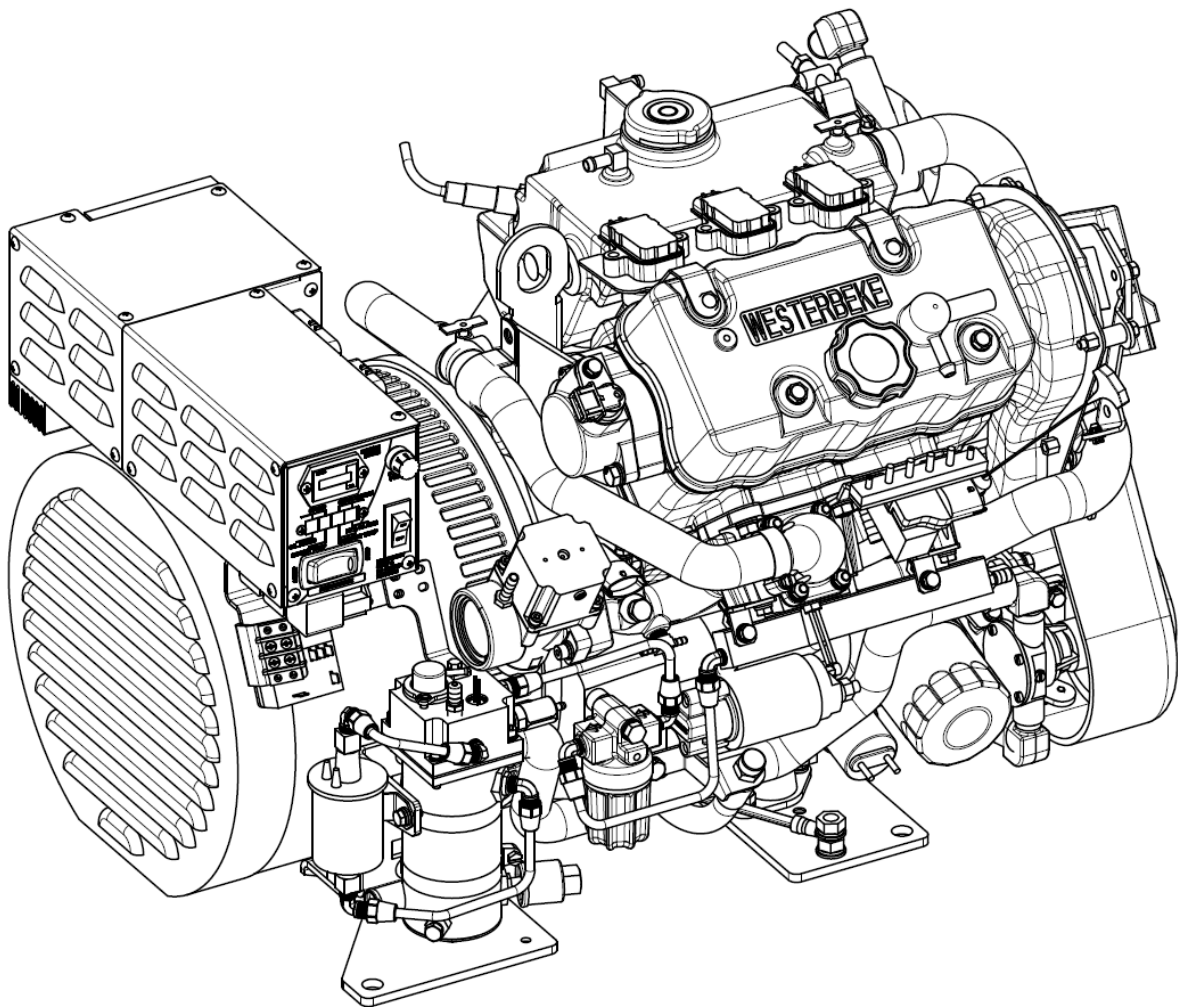

ILLUSTRATED PARTS LIST

FOR MODELS

7.5 MCGA (60HZ) AND 6.2 MCGA (50HZ)

5.0 MCGA (60HZ) AND 4.2 MCGA (50HZ)

INCLUDING VENCLOSURE MODELS

SERVICE SIDE VIEW (LEFT)

A CONSULT MANUFACTURER FOR ECU INFORMATION. ENGINE SERIAL NUMBER IS REQUIRED FOR PART REPLACEMENT.

SERVICE SIDE VIEW (RIGHT)

NON-SERVICE SIDE VIEW (LEFT)

SIDE EXHAUST (SIDEX)

REAR EXHAUST (REARX)

**FUEL PUMP MODULE
(ENCLOSURE MODELS)**

**FUEL PUMP MODULE
(NON-ENCLOSURE MODELS)**

CONTROL PANEL BOX (VENCLOSURE MODELS)

(CONTINUED NEXT PAGE)

(PARTS LIST CONTINUED)

REF	PART #	PART NAME	NOTES
135	56736	HOSE,HEAT EXGR TO VENCL	
136	301083	CLAMP,HOSE 10	
137	56733	ELBOW	
138A	56863	PANEL,GEN	7.5/6.2 MCGA
138B	56864	PANEL,GEN	5.0/4.2 MCGA
139	56813	SEAL,CONTROL PANEL	
140	56815	ALIGNMENT PIN	
141A	56862	PANEL,REAR	REARX MODELS
141B	56861	PANEL,REAR	SIDEX MODELS
142A	56865	PANEL,BELT	REARX MODELS
142B	56866	PANEL,BELT	SIDEX MODELS
143A	56869	FLANGE ASSY	REARX MODELS
143B	56868	FLANGE ASSY	SIDEX MODELS
144	56839	WASHER,FLAT 4	
145	43094	RIVET,POP 1/8DIA	
146A	56776	SEAL,EXH HOSE	REARX MODELS
146B	56775	SEAL,EXH HOSE	SIDEX MODELS
147	56842	CAPSCREW M 6x25	
148	55812	WASHER M 6	
149	55847	LOCKWASHER M 6	
150	56928	CAPSCREW M 6x16	
151	56793	HOSE,SIPHON BREAK	