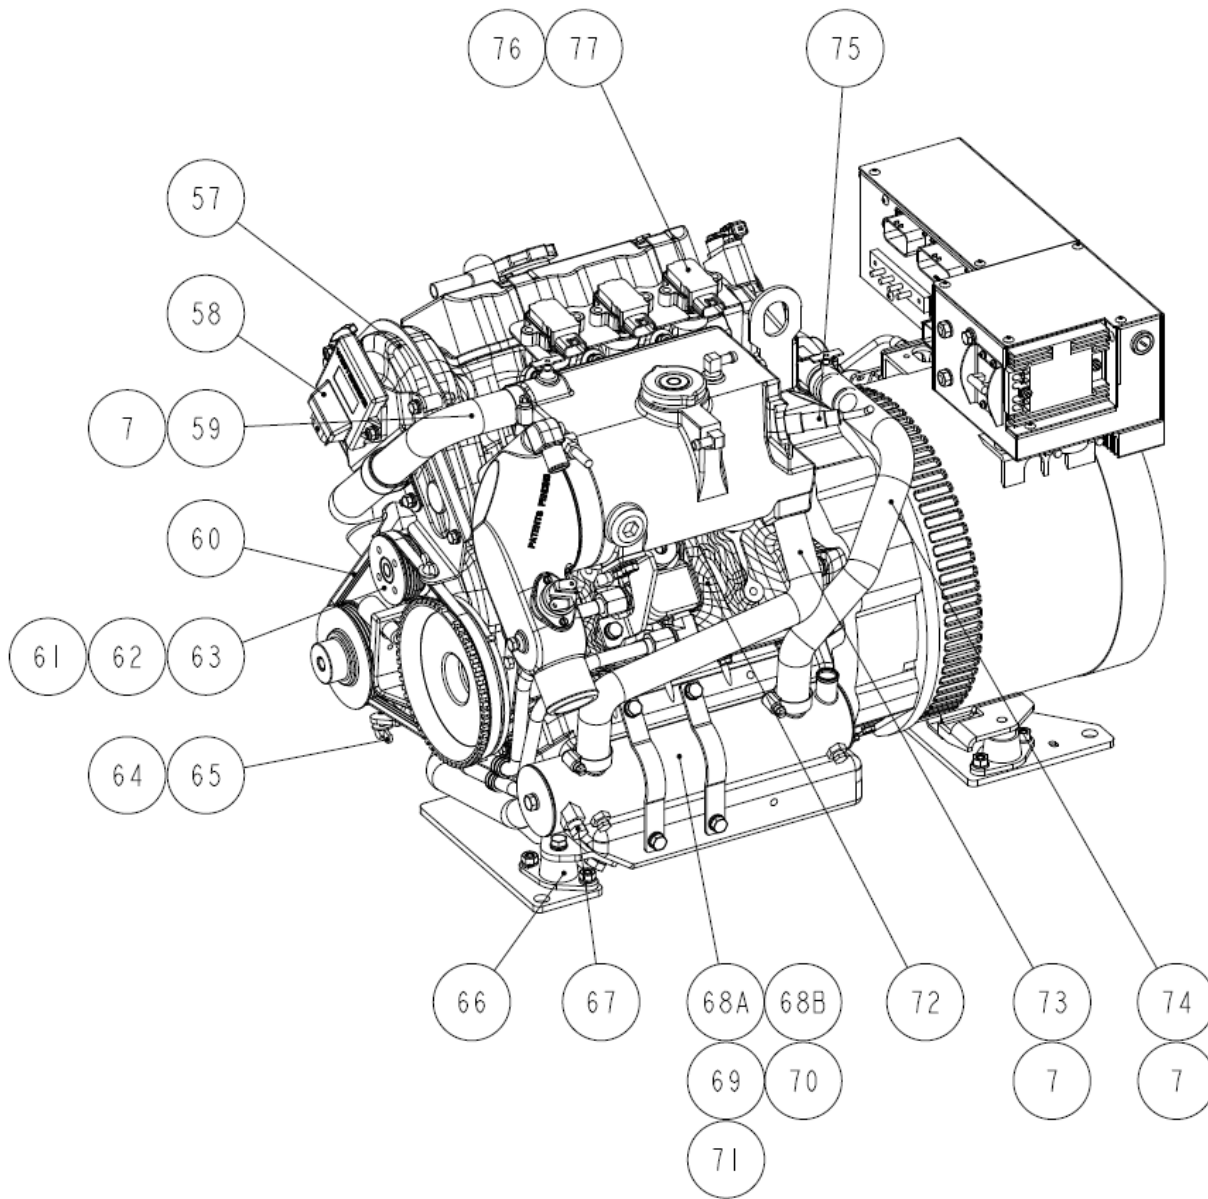

ILLUSTRATED PARTS LIST

FOR MODELS

7.5 MCGA (60HZ) AND 6.2 MCGA (50HZ)

5.0 MCGA (60HZ) AND 4.2 MCGA (50HZ)

INCLUDING VENCLOSURE MODELS

SERVICE SIDE VIEW (LEFT)

A CONSULT MANUFACTURER FOR ECU INFORMATION. ENGINE SERIAL NUMBER IS REQUIRED FOR PART REPLACEMENT.

SERVICE SIDE VIEW (RIGHT)

NON-SERVICE SIDE VIEW (LEFT)

SIDE EXHAUST (SIDEX)

REAR EXHAUST (REARX)

**FUEL PUMP MODULE
(ENCLOSURE MODELS)**

**FUEL PUMP MODULE
(NON-ENCLOSURE MODELS)**

CONTROL PANEL BOX (VENCLOSURE MODELS)

(CONTINUED NEXT PAGE)

(PARTS LIST CONTINUED)

REF	PART #	PART NAME	NOTES
135	56736	HOSE,HEAT EXGR TO VENCL	
136	301083	CLAMP,HOSE 10	
137	56733	ELBOW	
138A	56863	PANEL,GEN	7.5/6.2 MCGA
138B	56864	PANEL,GEN	5.0/4.2 MCGA
139	56813	SEAL,CONTROL PANEL	
140	56815	ALIGNMENT PIN	
141A	56862	PANEL,REAR	REARX MODELS
141B	56861	PANEL,REAR	SIDEX MODELS
142A	56865	PANEL,BELT	REARX MODELS
142B	56866	PANEL,BELT	SIDEX MODELS
143A	56869	FLANGE ASSY	REARX MODELS
143B	56868	FLANGE ASSY	SIDEX MODELS
144	56839	WASHER,FLAT 4	
145	43094	RIVET,POP 1/8DIA	
146A	56776	SEAL,EXH HOSE	REARX MODELS
146B	56775	SEAL,EXH HOSE	SIDEX MODELS
147	56842	CAPSCREW M 6x25	
148	55812	WASHER M 6	
149	55847	LOCKWASHER M 6	
150	56928	CAPSCREW M 6x16	
151	56793	HOSE,SIPHON BREAK	