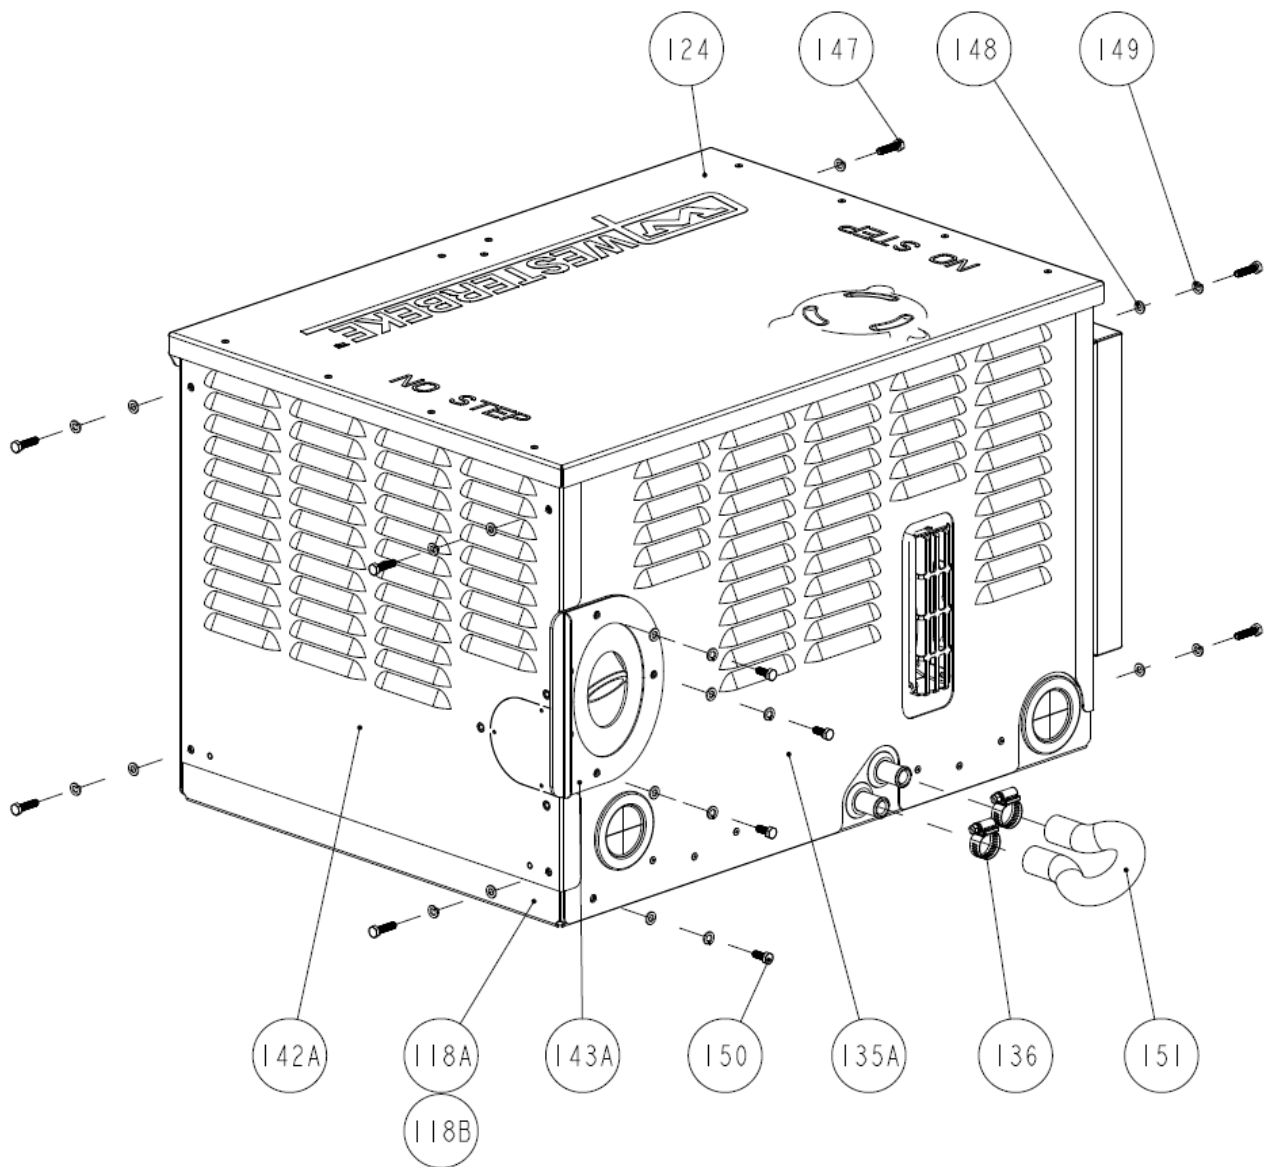

**VENCLOSURE GENERATOR
PANEL 7.5/6.2 MCGA**

**VENCLOSURE GENERATOR
PANEL 5.0/4.2 MCGA**

VENCLOSURE REAR PANEL (SIDEX)

VENCLOSURE REAR PANEL (REARX)

VENCLOSURE BELT SIDE PANEL (REARX)

VENCLOSURE BELT SIDE PANEL (SIDEX)

FLANGE ASSY (REARX)

FLANGE ASSY (SIDEX)

ENCLOSURE PARTS (REARX)

ENCLOSURE PARTS (SIDE X)

PARTS LIST

REF	PART #	PART NAME	NOTES
1	41150	RELAY 30A	
2A	47103	GENERATOR 5.0KW	5.0/4.2 MCGA
2B	49764	GENERATOR 7.0KW	7.5/6.2 MCGA
3	53555	RELAY,TIMING	
4	54568	ARRESTOR,FLAME	
5	55530	THROTTLE BODY ASSY	
6	56623	HOSE,FUEL MODULE	
7	11405	CLAMP,HOSE 16	
8	56669	LINE,FUEL	
9	46800	FILTER,FUEL ASSEMBLY	
10	47006	ELEMENT,FUEL FILTER	
11	56712	LINE,FUEL	
12	46309	MOTOR,STARTER	
13	56181	SENDER,OIL PRESS	
14	52799	HARNNESS,BATTERY CHGR	
15	48792	FUSE 30A	USED IN 52799 BATTERY CHGR HARNNESS
16	36918	FILTER,OIL	
17	37000	FILTER 12 PACK 36918 OIL	
18	48989	SENSOR,MAP W/TEMP	
19	56544	GUARD,BELT	
20	56728	DIPSTICK	
21	56969	OIL CAP	
22	56886	COVER,ROCKER	
23	56960	GASKET,ROCKER COVER	
24	11471	PETCOCK 1/8NPT	
25	56589	MANIFOLD,EXHAUST	
26	56586	CATALYST ASSY	
27	56640	GASKET,EXH MANIFOLD	
28	24306	CAP,PRESSURE 15PSI	
29	56705	SENSOR,SPEED CAM	
30	56625	HOSE,THERM TO BLEEDER	
31	56696	TEE	
32	42198	SENSOR,TEMP	
33	56622	HOUSING,THERMOSTAT	
34	56584	GASKET,THERM HOUSING	
35	42343	THERMOSTAT	
36	52855	INJECTOR,FUEL	
37	56597	ELBOW,WATER INLET	
38	56706	GASKET,WATER INLET	
39	55624	PUMP,SEA WATER	
40	46734	PULLEY,SEA WATER PUMP	
41	56607	BRACKET,SWP	
42	46622	IMPELLER KIT 46120 PUMP	
43	46624	O-RING,PUMP 46120	
44	34463	SCREW,IMPELLER COVER	
45	55718	KIT,WATER PUMP 55624	
46	37323	SWITCH,OIL PRESS	
47	56624	HOSE,SWP TO XCHGR	
48	56704	SENSOR,SPEED CRANK	