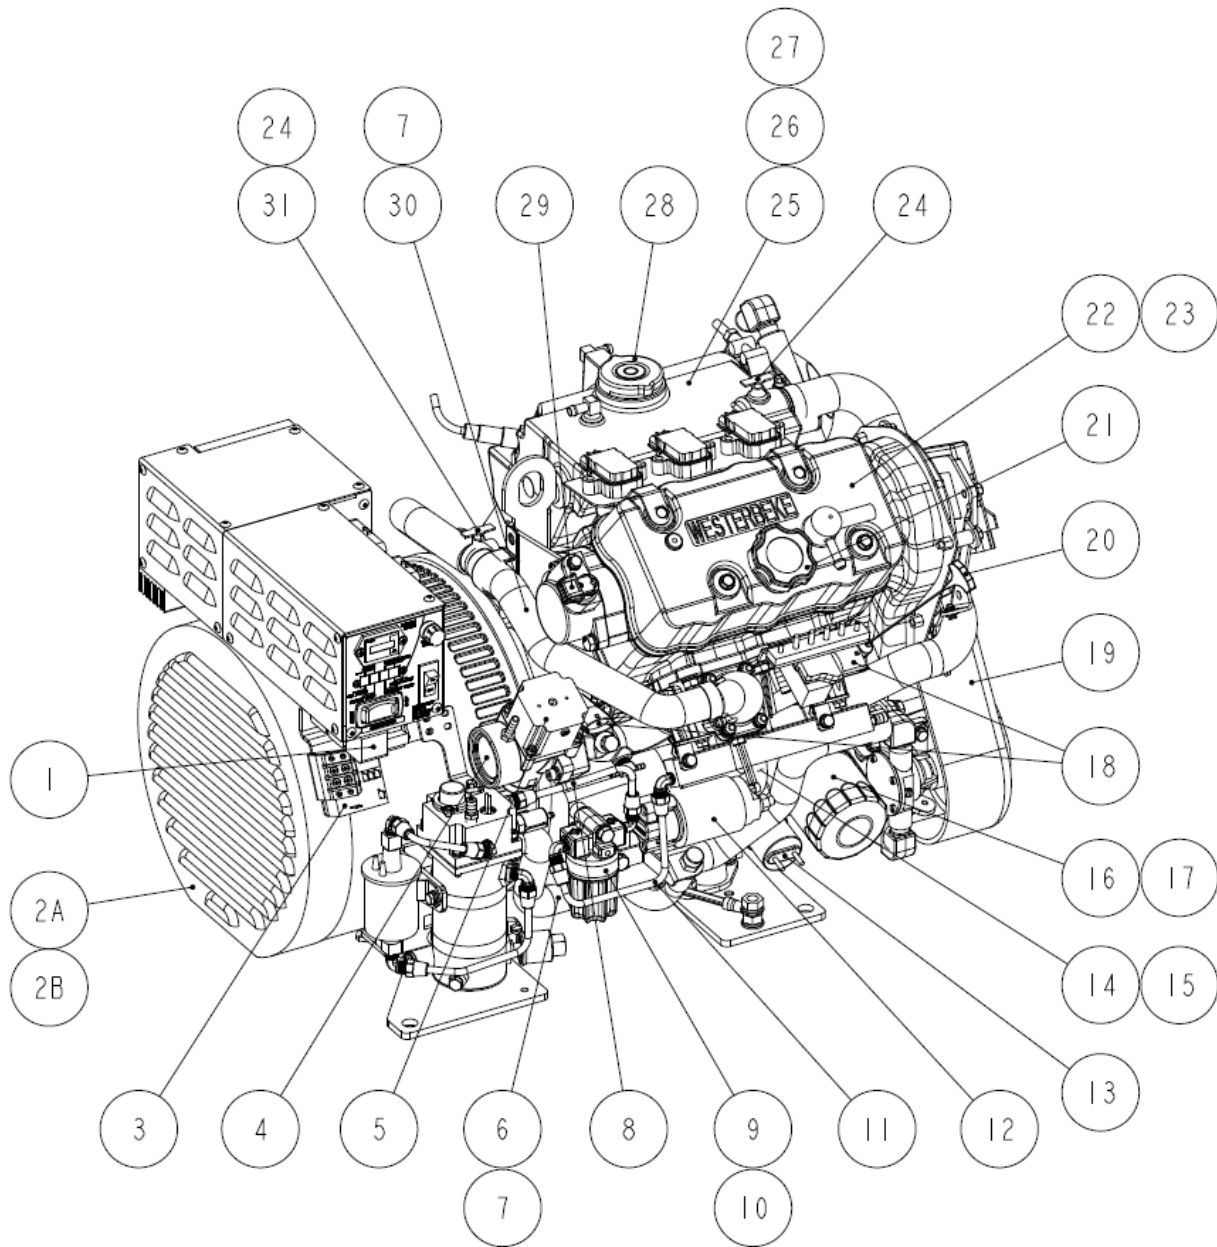

ILLUSTRATED PARTS LIST

FOR MODELS

7.5 MCGA (60HZ) AND 6.2 MCGA (50HZ)

5.0 MCGA (60HZ) AND 4.2 MCGA (50HZ)

INCLUDING VENCLOSURE MODELS

SERVICE SIDE VIEW (LEFT)

A CONSULT MANUFACTURER FOR ECU INFORMATION. ENGINE SERIAL NUMBER IS REQUIRED FOR PART REPLACEMENT.

(CONTINUED NEXT PAGE)

(PARTS LIST CONTINUED)

REF	PART #	PART NAME	NOTES
135	56736	HOSE,HEAT EXGR TO VENCL	
136	301083	CLAMP,HOSE 10	
137	56733	ELBOW	
138A	56863	PANEL,GEN	7.5/6.2 MCGA
138B	56864	PANEL,GEN	5.0/4.2 MCGA
139	56813	SEAL,CONTROL PANEL	
140	56815	ALIGNMENT PIN	
141A	56862	PANEL,REAR	REARX MODELS
141B	56861	PANEL,REAR	SIDEX MODELS
142A	56865	PANEL,BELT	REARX MODELS
142B	56866	PANEL,BELT	SIDEX MODELS
143A	56869	FLANGE ASSY	REARX MODELS
143B	56868	FLANGE ASSY	SIDEX MODELS
144	56839	WASHER,FLAT 4	
145	43094	RIVET,POP 1/8DIA	
146A	56776	SEAL,EXH HOSE	REARX MODELS
146B	56775	SEAL,EXH HOSE	SIDEX MODELS
147	56842	CAPSCREW M 6x25	
148	55812	WASHER M 6	
149	55847	LOCKWASHER M 6	
150	56928	CAPSCREW M 6x16	
151	56793	HOSE,SIPHON BREAK	