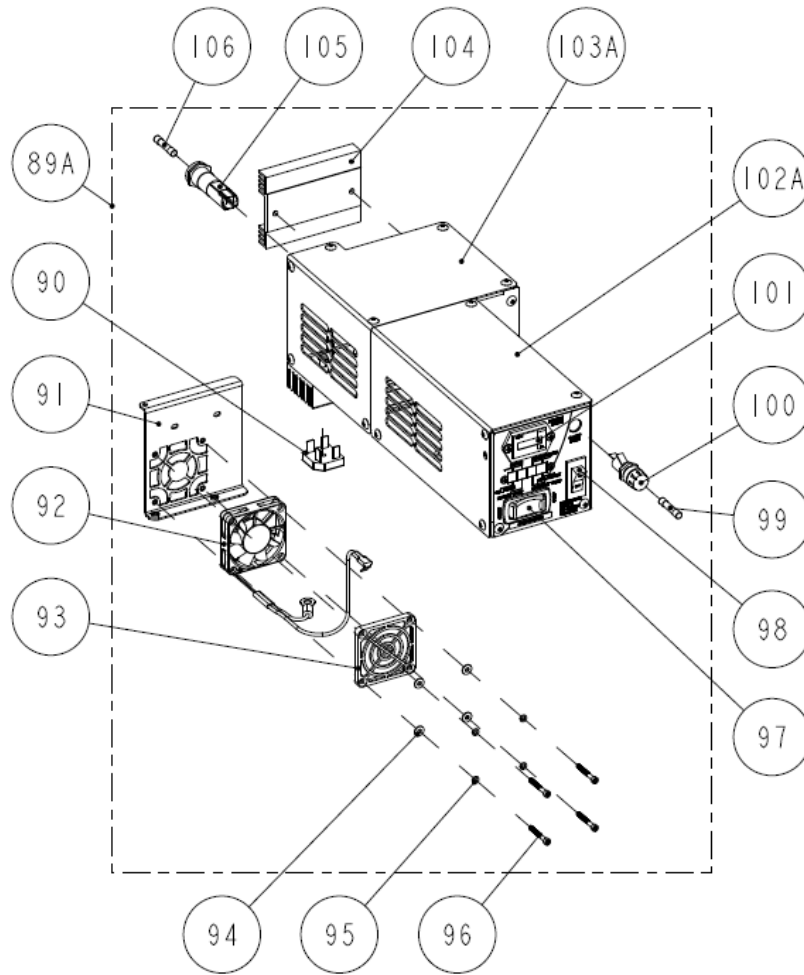

SERVICE SIDE VIEW (RIGHT)

NON-SERVICE SIDE VIEW (LEFT)

SIDE EXHAUST (SIDEX)

REAR EXHAUST (REARX)

**FUEL PUMP MODULE
(ENCLOSURE MODELS)**

**FUEL PUMP MODULE
(NON-ENCLOSURE MODELS)**

CONTROL PANEL BOX (VENCLOSURE MODELS)

(CONTINUED NEXT PAGE)

(PARTS LIST CONTINUED)

REF	PART #	PART NAME	NOTES
135	56736	HOSE,HEAT EXGR TO VENCL	
136	301083	CLAMP,HOSE 10	
137	56733	ELBOW	
138A	56863	PANEL,GEN	7.5/6.2 MCGA
138B	56864	PANEL,GEN	5.0/4.2 MCGA
139	56813	SEAL,CONTROL PANEL	
140	56815	ALIGNMENT PIN	
141A	56862	PANEL,REAR	REARX MODELS
141B	56861	PANEL,REAR	SIDEX MODELS
142A	56865	PANEL,BELT	REARX MODELS
142B	56866	PANEL,BELT	SIDEX MODELS
143A	56869	FLANGE ASSY	REARX MODELS
143B	56868	FLANGE ASSY	SIDEX MODELS
144	56839	WASHER,FLAT 4	
145	43094	RIVET,POP 1/8DIA	
146A	56776	SEAL,EXH HOSE	REARX MODELS
146B	56775	SEAL,EXH HOSE	SIDEX MODELS
147	56842	CAPSCREW M 6x25	
148	55812	WASHER M 6	
149	55847	LOCKWASHER M 6	
150	56928	CAPSCREW M 6x16	
151	56793	HOSE,SIPHON BREAK	