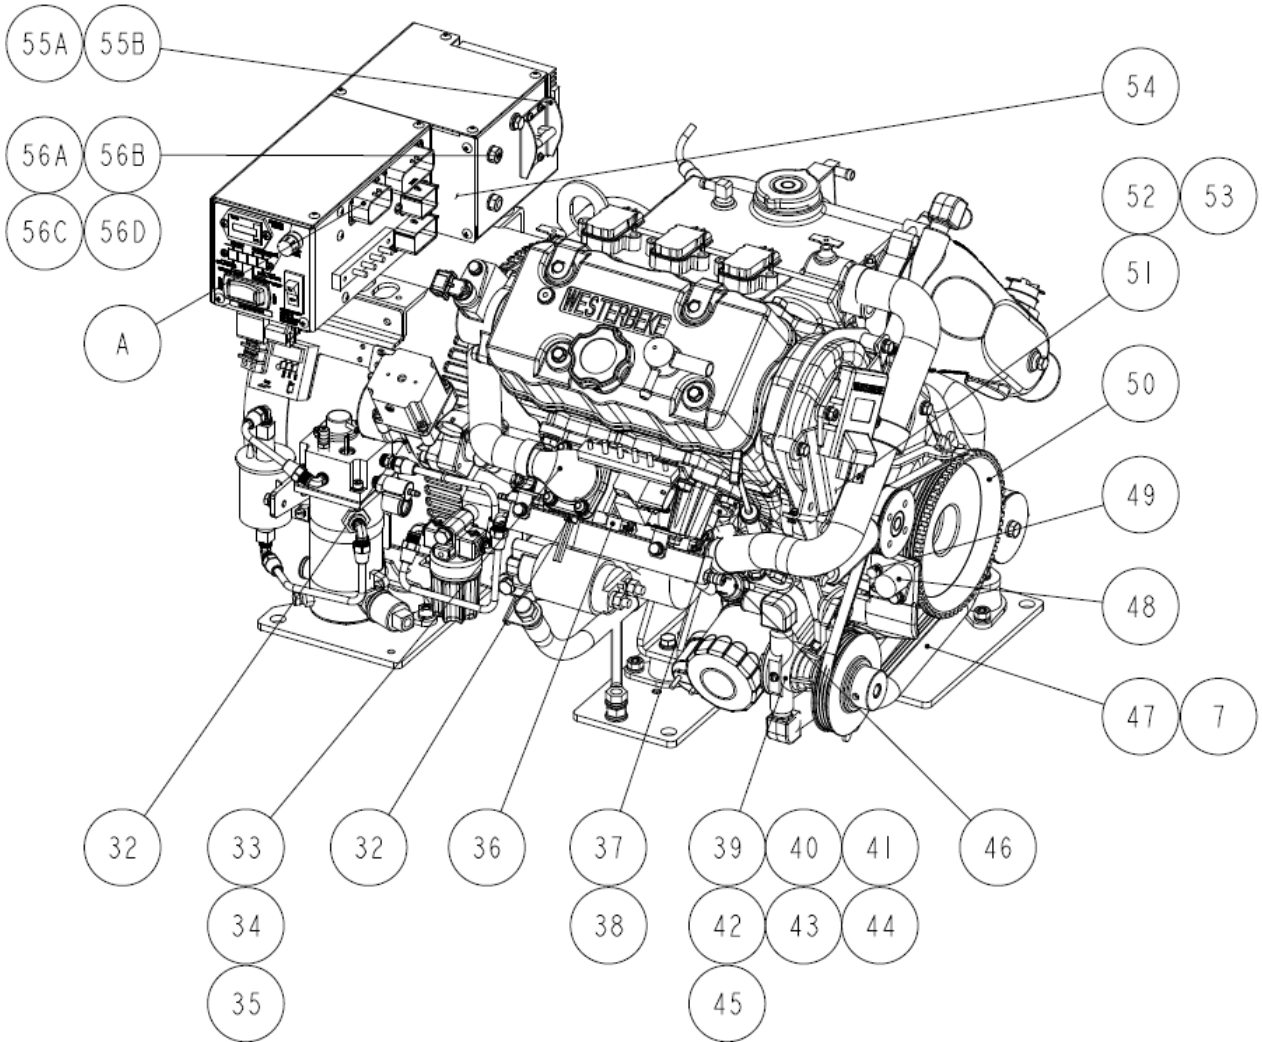

ILLUSTRATED PARTS LIST

FOR MODELS

7.5 MCGA (60HZ) AND 6.2 MCGA (50HZ)

5.0 MCGA (60HZ) AND 4.2 MCGA (50HZ)

INCLUDING VENCLOSURE MODELS

SERVICE SIDE VIEW (LEFT)

A CONSULT MANUFACTURER FOR ECU INFORMATION. ENGINE SERIAL NUMBER IS REQUIRED FOR PART REPLACEMENT.

(CONTINUED NEXT PAGE)

(PARTS LIST CONTINUED)

REF	PART #	PART NAME	NOTES
135	56736	HOSE,HEAT EXGR TO VENCL	
136	301083	CLAMP,HOSE 10	
137	56733	ELBOW	
138A	56863	PANEL,GEN	7.5/6.2 MCGA
138B	56864	PANEL,GEN	5.0/4.2 MCGA
139	56813	SEAL,CONTROL PANEL	
140	56815	ALIGNMENT PIN	
141A	56862	PANEL,REAR	REARX MODELS
141B	56861	PANEL,REAR	SIDEX MODELS
142A	56865	PANEL,BELT	REARX MODELS
142B	56866	PANEL,BELT	SIDEX MODELS
143A	56869	FLANGE ASSY	REARX MODELS
143B	56868	FLANGE ASSY	SIDEX MODELS
144	56839	WASHER,FLAT 4	
145	43094	RIVET,POP 1/8DIA	
146A	56776	SEAL,EXH HOSE	REARX MODELS
146B	56775	SEAL,EXH HOSE	SIDEX MODELS
147	56842	CAPSCREW M 6x25	
148	55812	WASHER M 6	
149	55847	LOCKWASHER M 6	
150	56928	CAPSCREW M 6x16	
151	56793	HOSE,SIPHON BREAK	